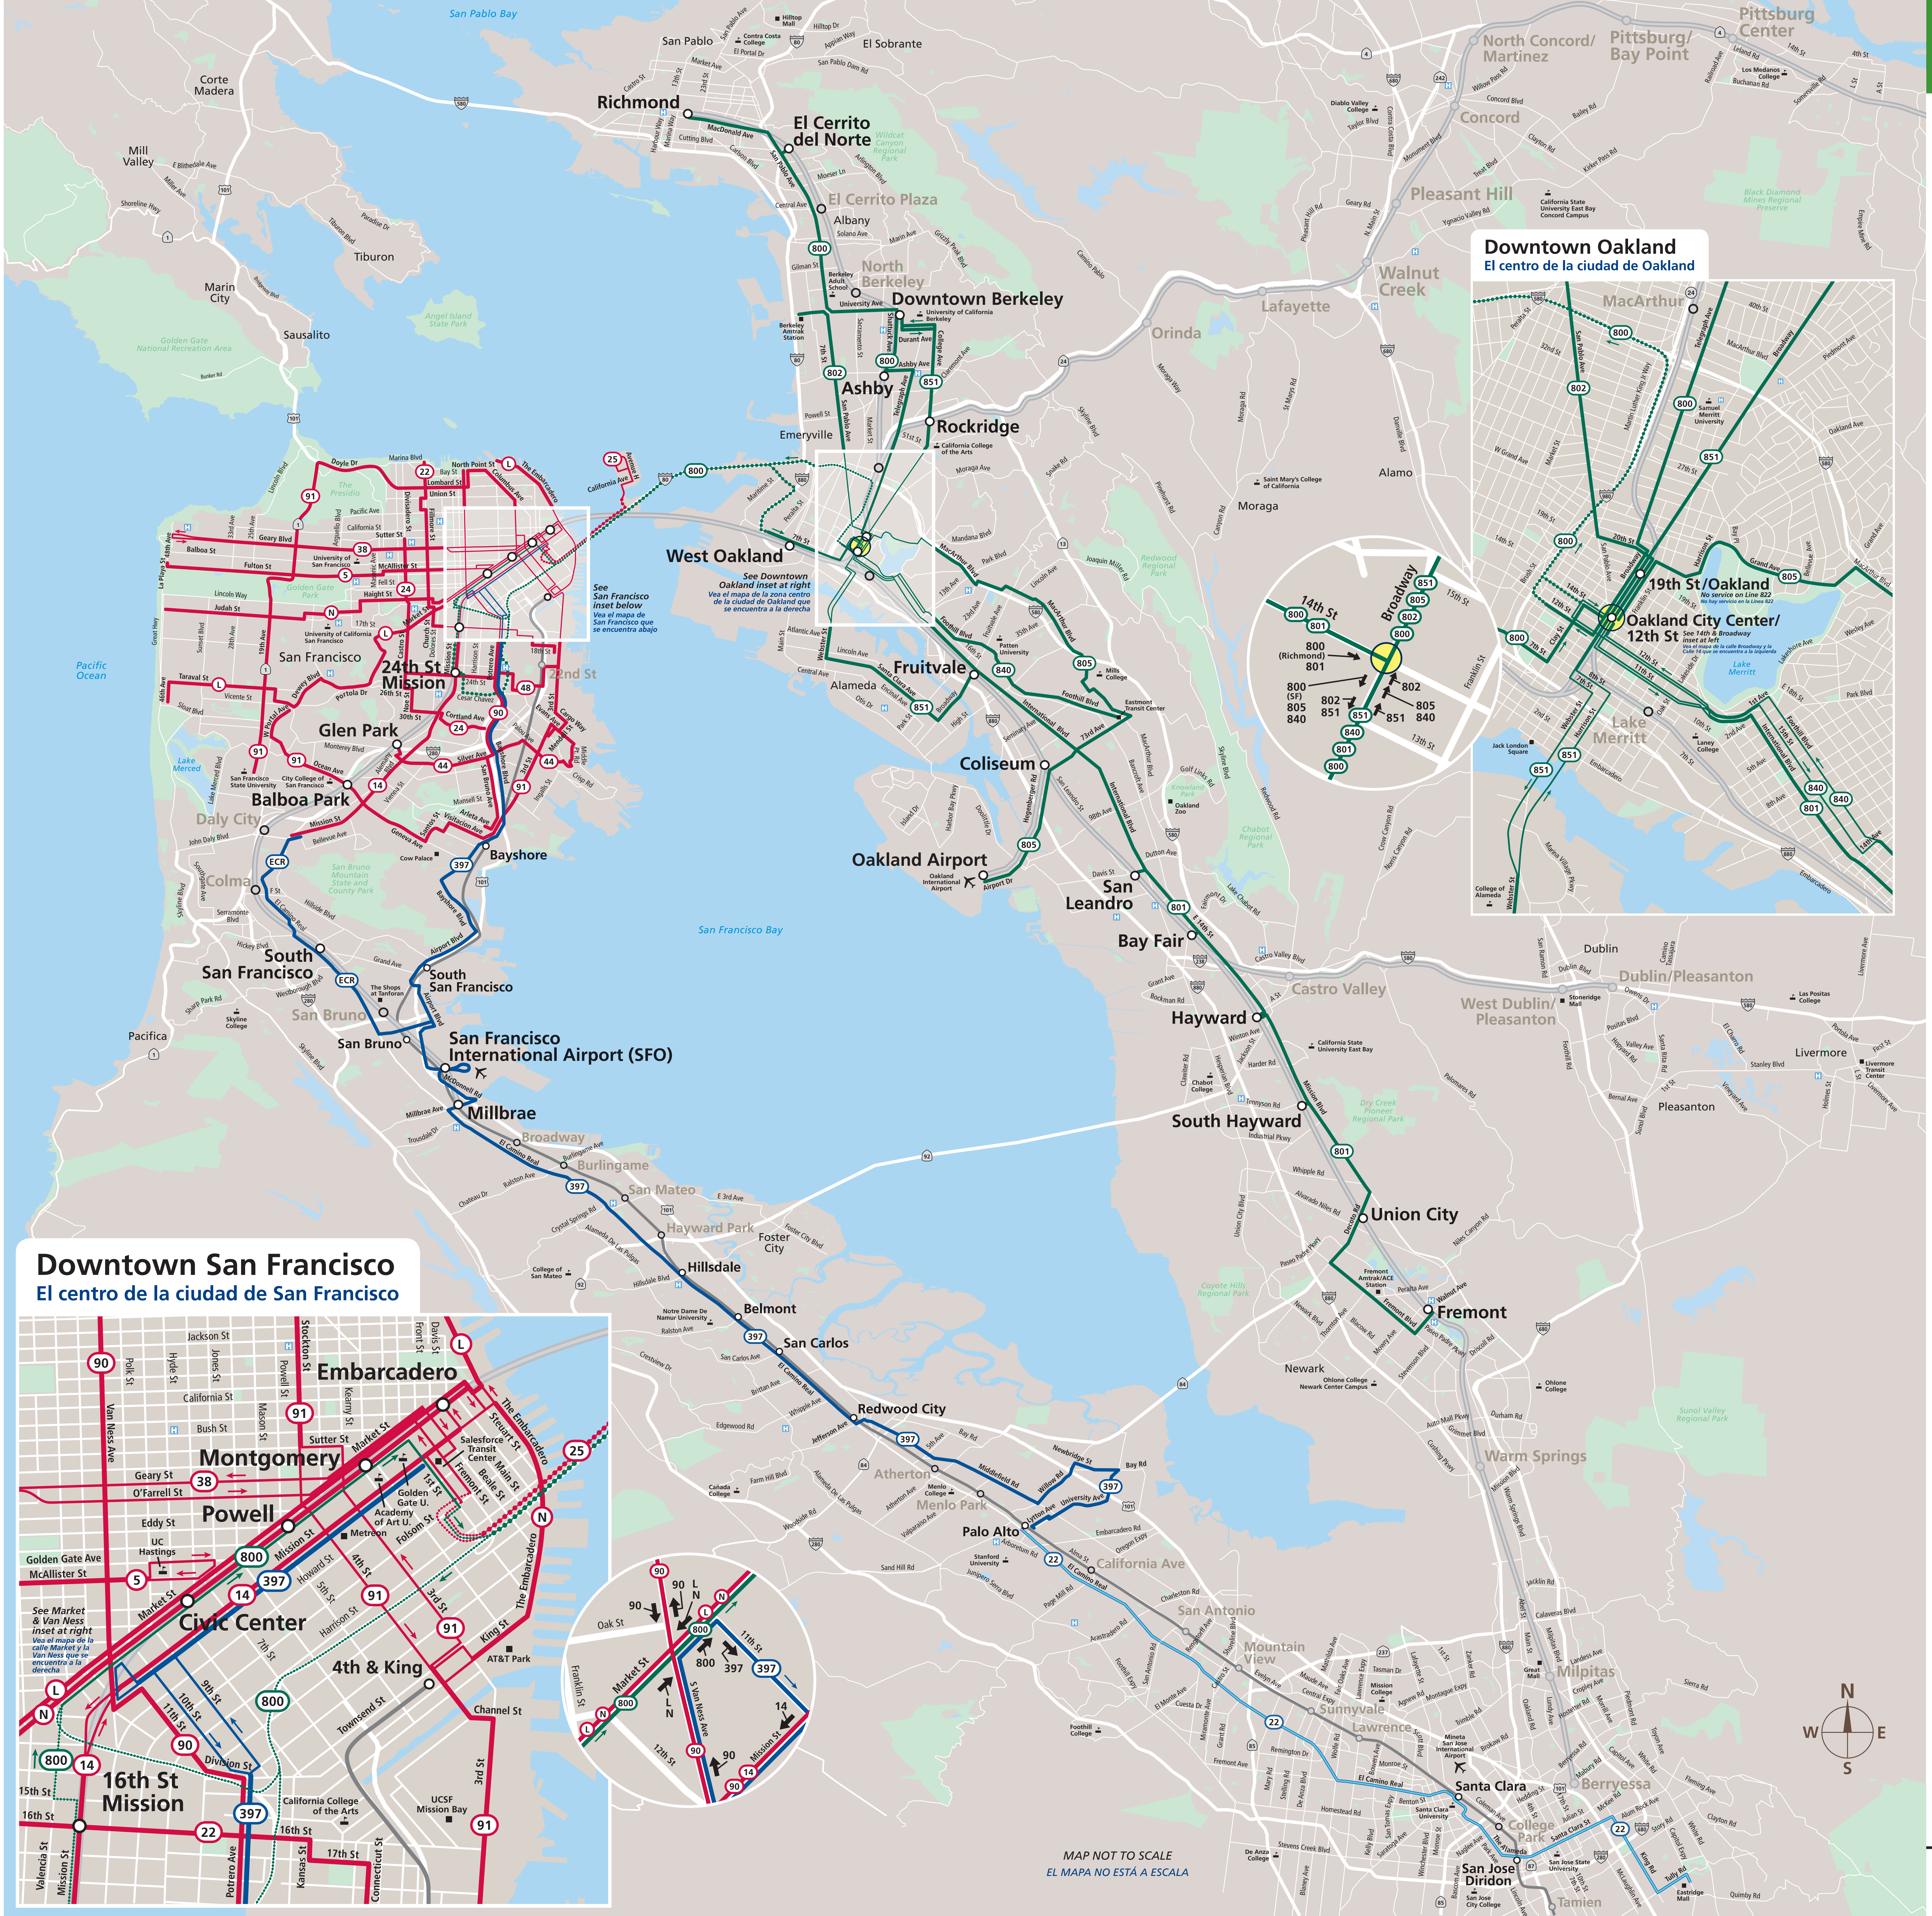

Transit Information

All Nighter Bus Routes

Rutas de autobuses que funcionan toda la noche

1. AC Transit
   - Muni
   - SamTrans
   - VTA
2. Express: route does not stop
   Express: la ruta no tiene paradas

BART
Approximate hours of operation: Mon-Fri: 4 a.m.-midnight, Sat: 6 a.m.-midnight, Sun: 8 a.m.-midnight

Caltrain
Approximate hours of operation: Mon-Fri: 5 a.m.-midnight, Sat: 8 a.m.-midnight, Sun: 8 a.m.-9 p.m.

- Timed transfers between buses
- BART or Caltrain station served by All Nighter route
- BART or Caltrain station within a few blocks of All Nighter route
- BART or Caltrain station not served
- Bus stop
- Medical center
- Point of interest
- School
- Airport

Bus Service Frequencies

Frecuencia del servicio de autobuses

Route (Ruta)	Frequency (Frecuencia)	WEEKDAY	SAT-SUN
AC Transit			
800 16th-24th St, SF	60 min	20-30 min	
800 Van Ness-Richmond	60 min	20-30 min	
801 Oakland-Bay Fair	60 min	40-60 min	
802 840	60 min	60 min	
805 851	60 min	60 min	
Muni			
5	25	90	
14	38	91	
22	44	L-Owl	30 min
48		N-Owl	30 min
SamTrans			
397 ECR	60 min	60 min	
VTA			
22	20-75 min	40-75 min	

511

Free Bay Area Transit Information
Dial 5-1-1 or visit 511.org

MAP NOT TO SCALE
EL MAPA NO ESTÁ A ESCALA