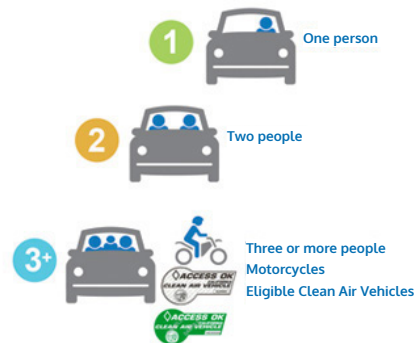

### How to use Bay Area Express Lanes with FasTrak Flex

Before you start your trip, set your FasTrak Flex tag to show your toll status.

#### Solo Drivers:

Use the 1 position to pay your toll.

#### Carpoolers and other HOV-eligible vehicles:

Use the 2 position if there are 2 people in the vehicle.

Use the 3+ position if there are 3 or more people in the vehicle.

Use the 3+ position if you are a motorcycle or eligible clean air vehicle.