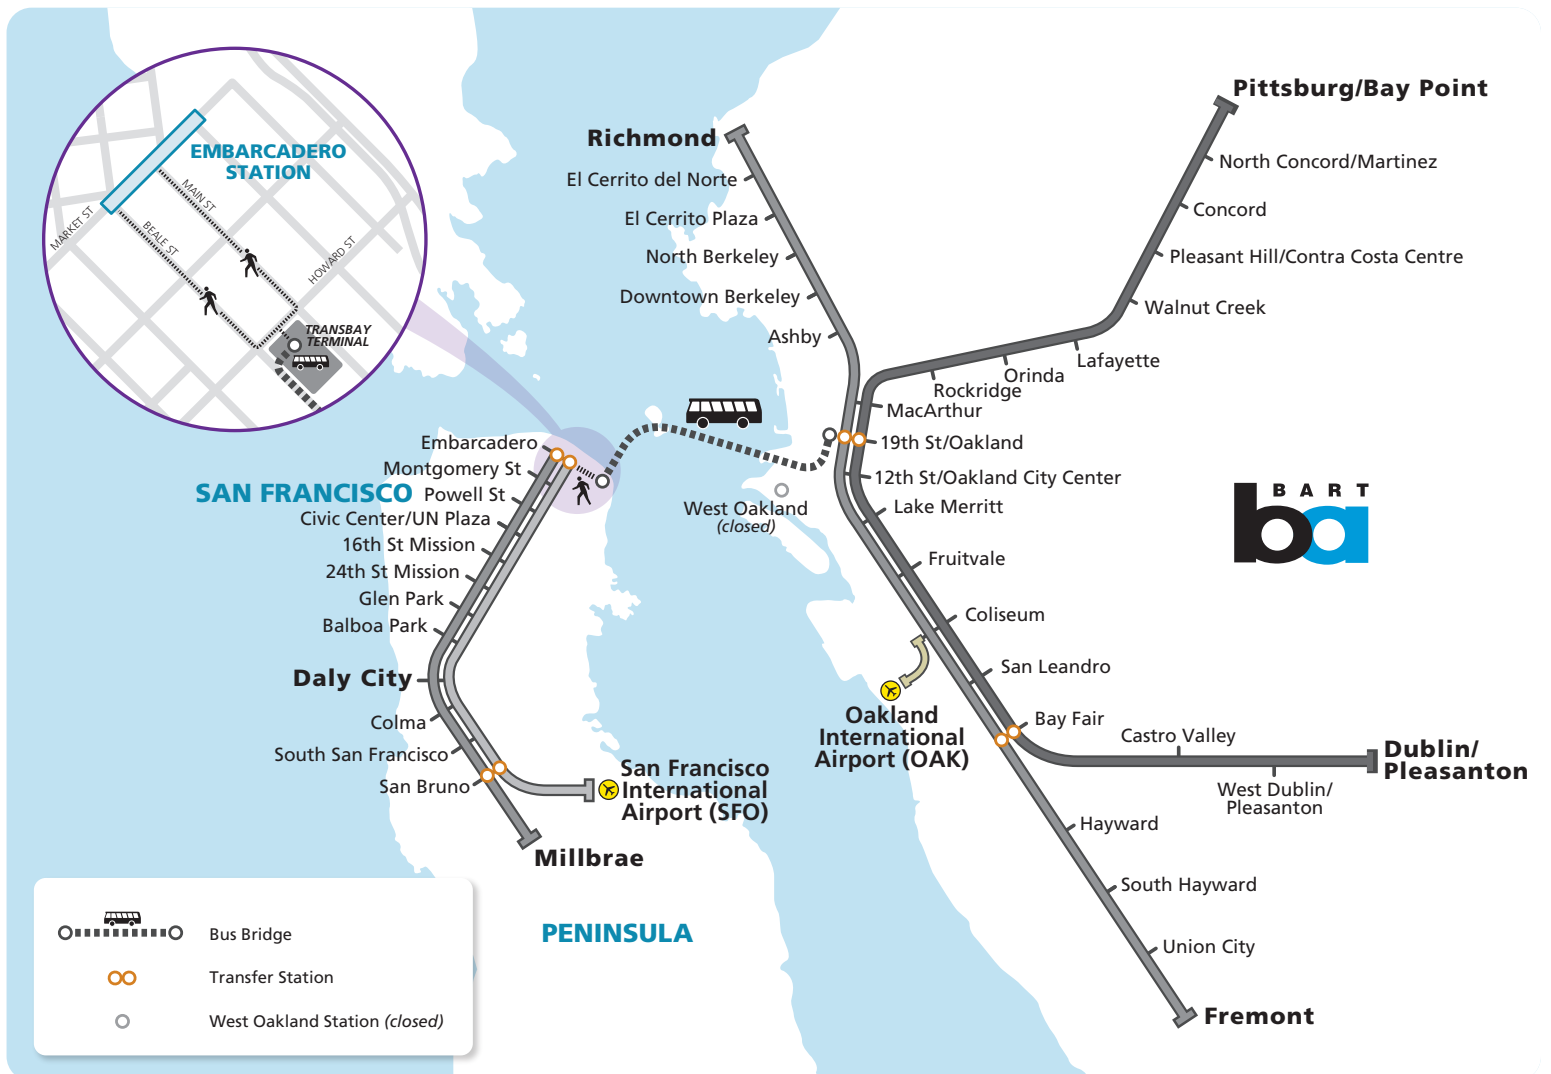

### Dear Customer,

There will be no transbay BART train service between West Oakland and Embarcadero stations on the weekend of September 5-7 (Labor Day Weekend) while BART maintenance crews perform vital repairs to improve track safety.

# BUS BRIDGE

## BETWEEN OAKLAND & SAN FRANCISCO

September 5, 6 & 7, 2015 (Labor Day Weekend)

Visit [bart.gov](http://bart.gov) for the most up-to-date info.

### Modified BART Service During Transbay Tube Closure

BART will provide a limited bus bridge at no additional charge. Customers using the bus bridge should add 30–60 minutes to a normal trip. You can board the bus bridge in Oakland at the 19th Street Station or in San Francisco at the Transbay Terminal.